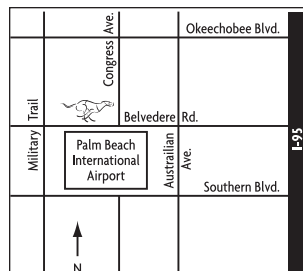

FROM I-95:
Belvedere Road exit west 1 mile

FROM THE TURNPIKE:
West Palm Beach exit east 2 miles,
South (right) on Congress